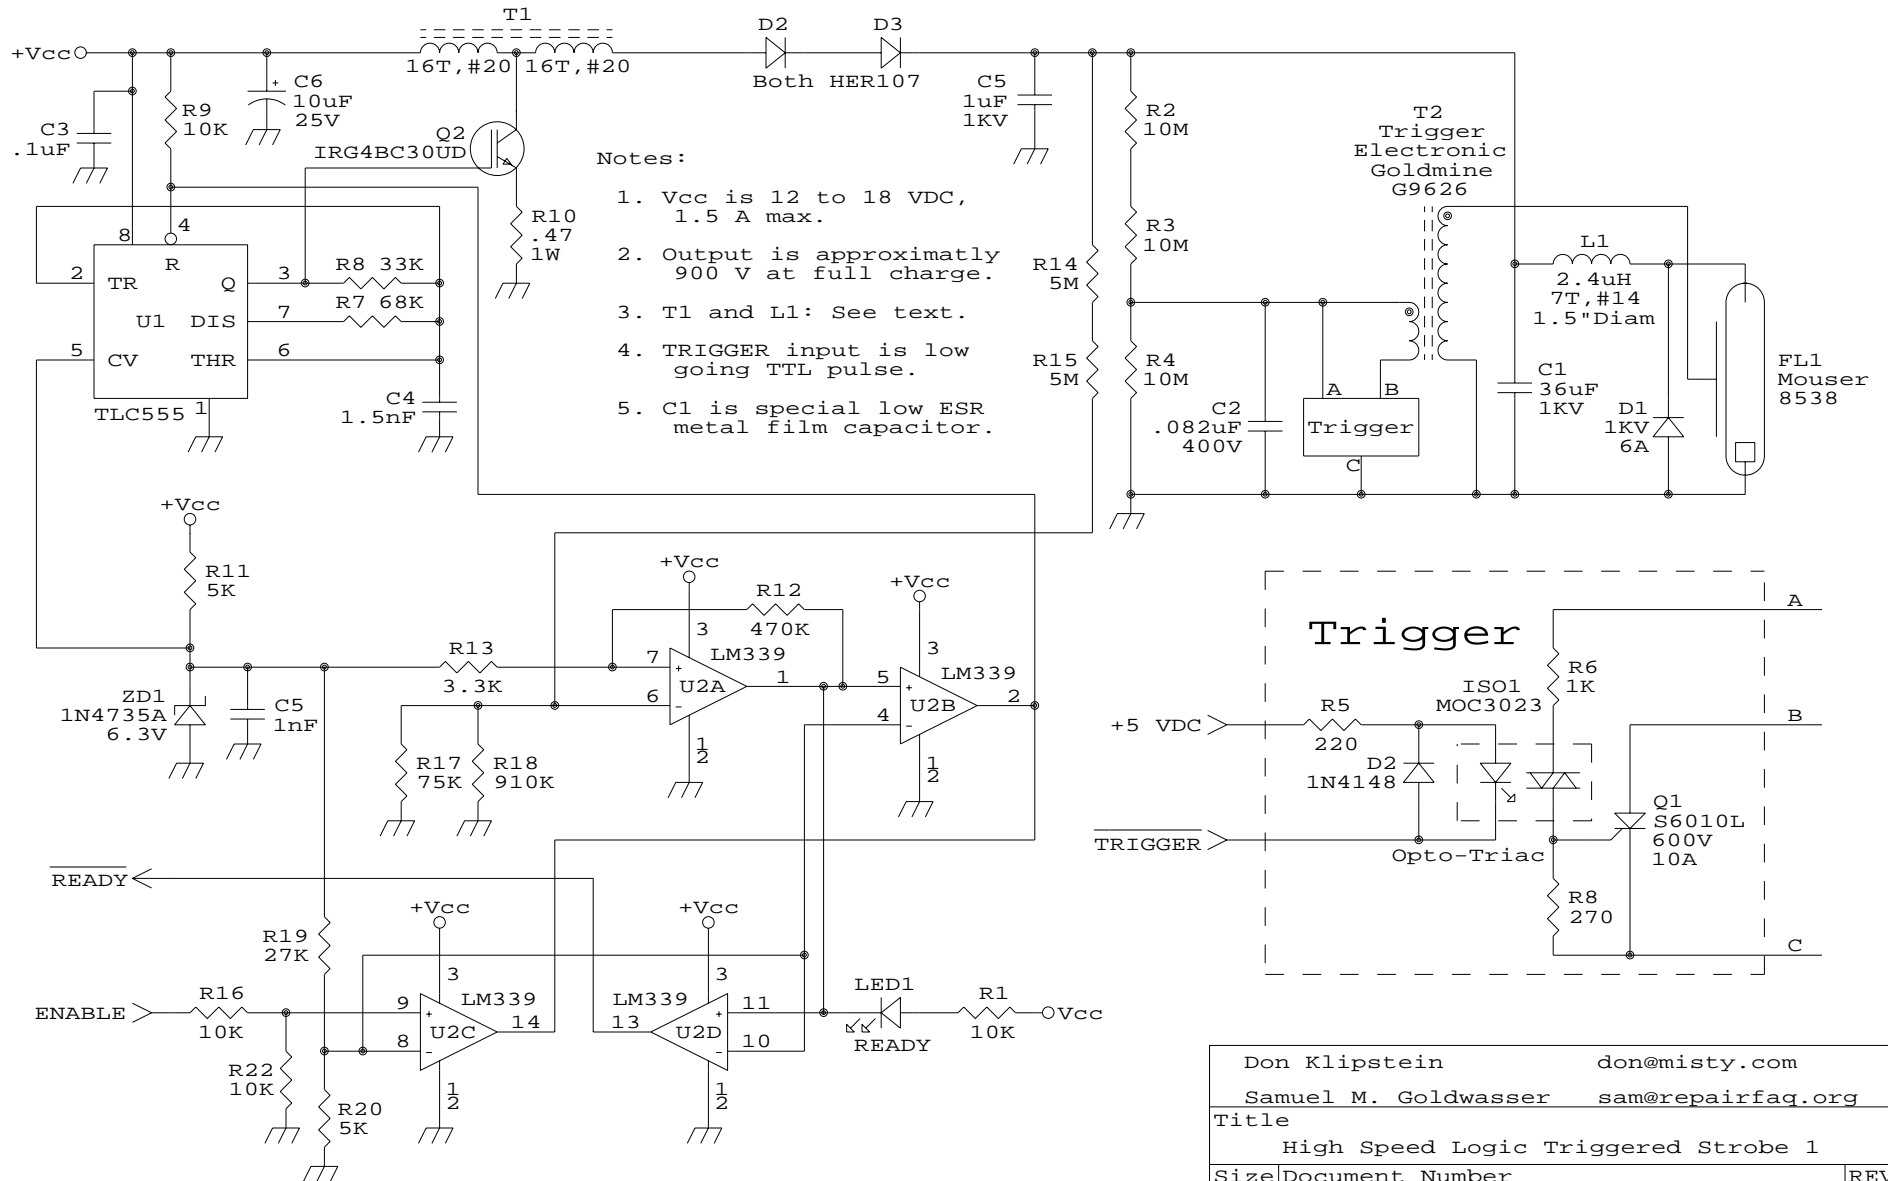

# High Speed Logic Triggered Strobe 1

Don Klipstein		don@misty.com
Samuel M. Goldwasser		sam@repairfaq.org
Title		
High Speed Logic Triggered Strobe 1		
Size	Document Number	REV
A	HSS1-SCH	1.1
Date:	July 15, 2001	Sheet 1 of 1