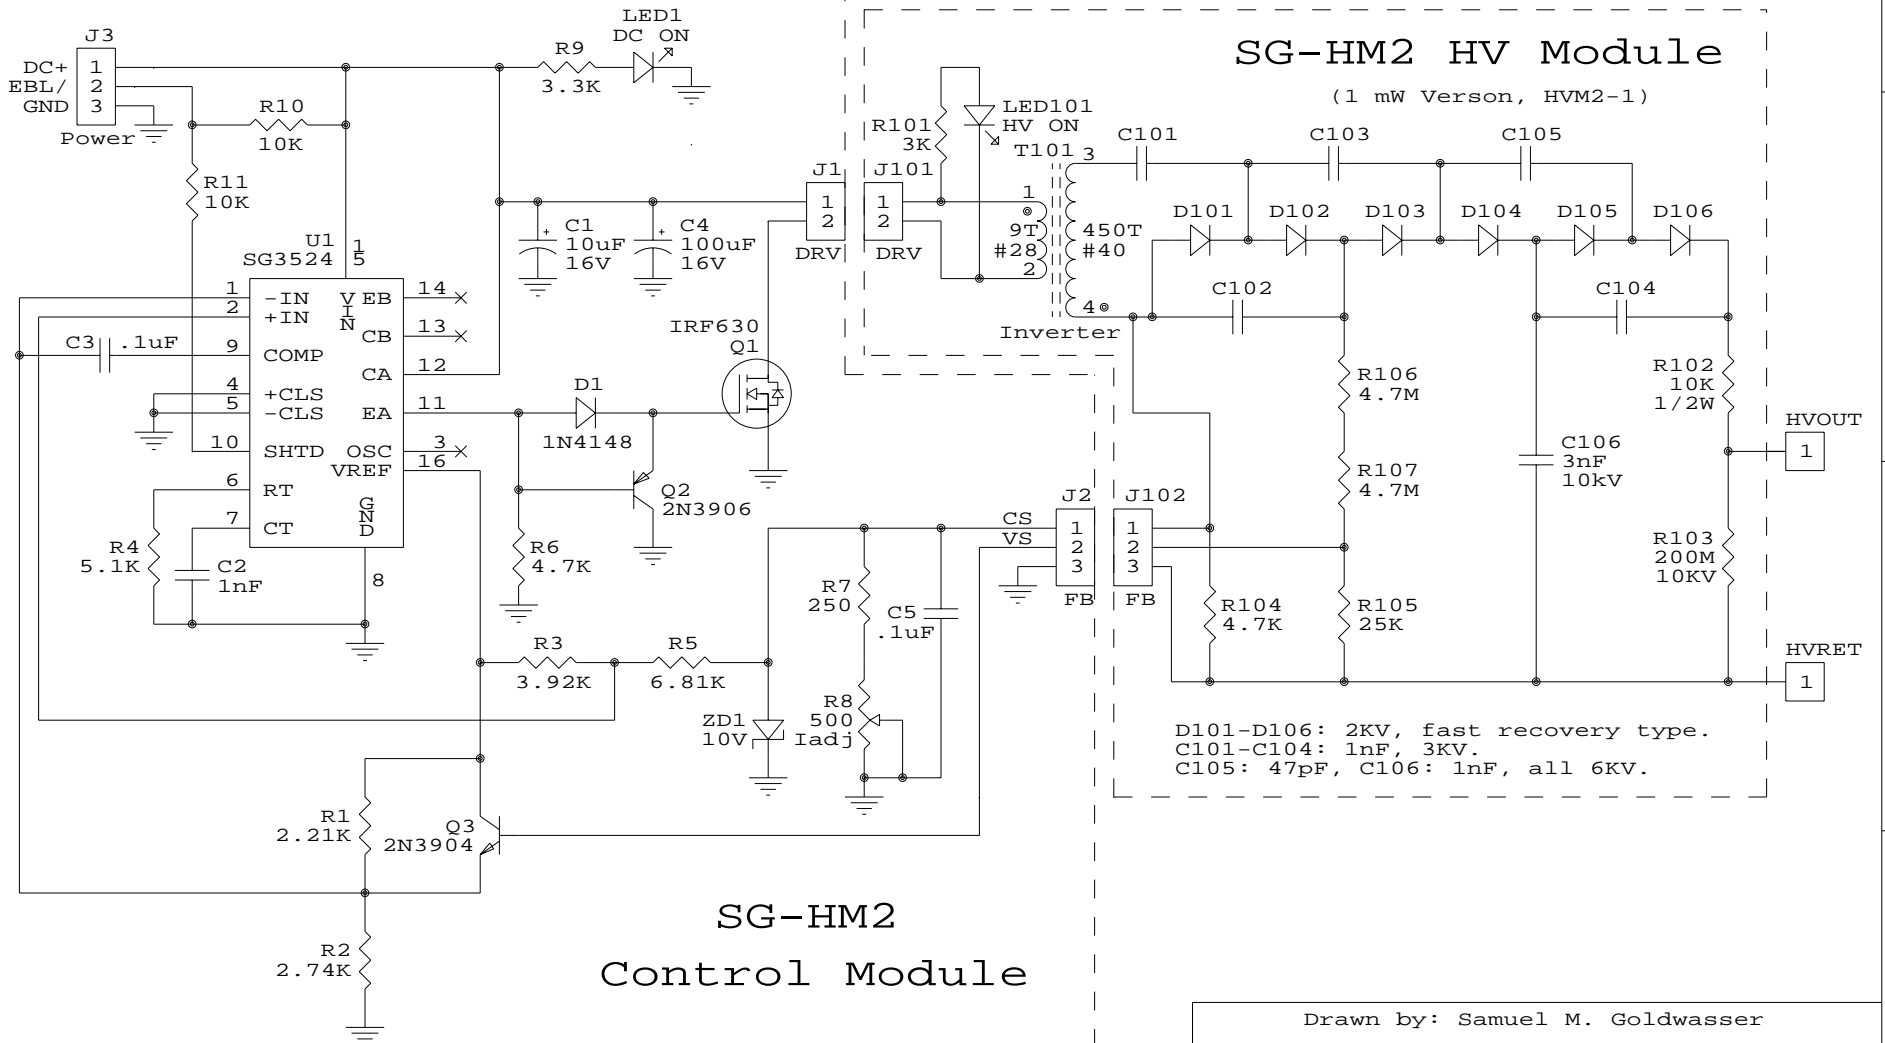

# Sam's Modular HeNe Laser Power Supply 2 (SG-HM2)

Drawn by: Samuel M. Goldwasser		
sam@repairfaq.org		
Title Sam's Modular HeNe Laser PSU 2 (SG-HM2)		
Size	Document Number	REV
A	SG-HM2-SCH	1.3
Date:	April 20, 2003	Sheet 1 of 1